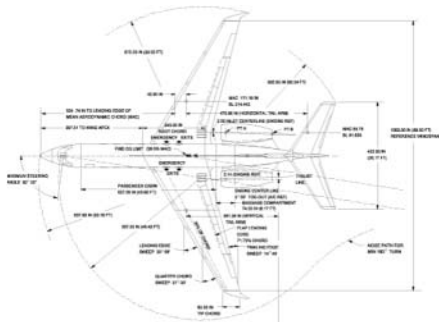

GULFSTREAM