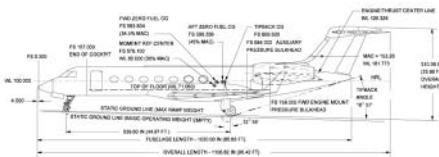

GULFSTREAM