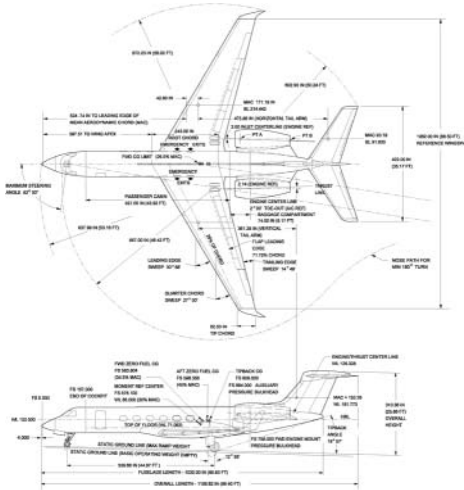

GULFSTREAM

Gulfstream GV to G550 Aircraft

Aircraft Differences Maintenance

This course offers a sharply focused, detail-oriented comparison of similar aircraft models that require separate type ratings. The focus is on the systems that are significantly different between two aircraft models that otherwise share a large portion of other main systems in common.

The emphasis is on building upon what the student already knows about a particular aircraft model and filling the gaps relating to the new model.

This comprehensive class is the ideal way to introduce technicians to the aircraft within the fleet.

Course Length
5 Days (40 Hours)

FAA IA Approval Code:

C-IND-IM-151224-K-006-005

Other GLOBALJET courses available for your Gulfstream G-V:

FAA Accepted

Gulfstream GV Gen-Fam

Gulfstream GV Line

Gulfstream GV Refresher