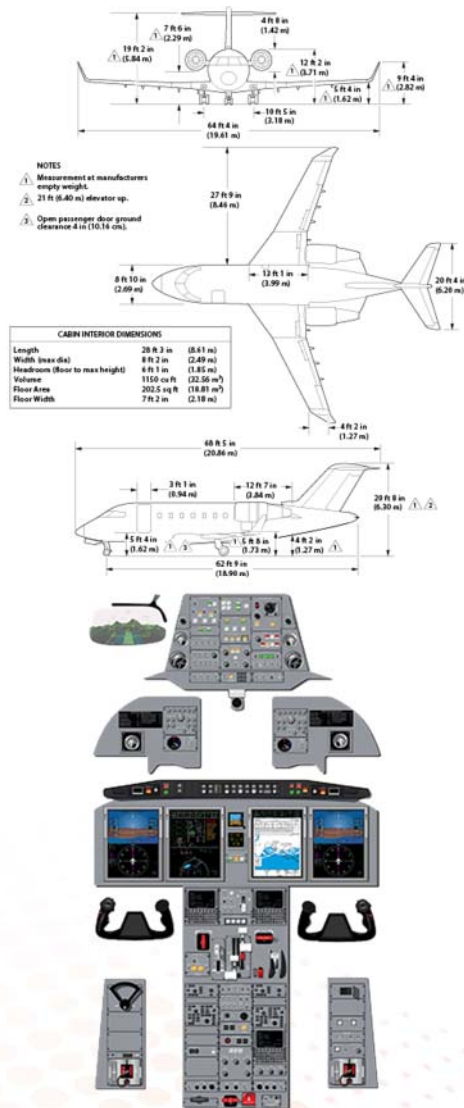

B O M B A R D I E R

**Course Length
5 Days (40 Hours)**

Challenger 601 to 604/605

Aircraft Differences Maintenance

FAA IA Approval Code:

C-IND-IM-160106-K-006-001

This course offers a sharply focused, detail-oriented comparison of similar aircraft models that require separate type ratings. The focus is on the systems that are significantly different between two aircraft models that otherwise share a large portion of other main systems in common.

The emphasis is on building upon what the student already knows about a particular aircraft model and filling the gaps relating to the new model.

This comprehensive class is the ideal way to introduce technicians to the aircraft within the fleet.