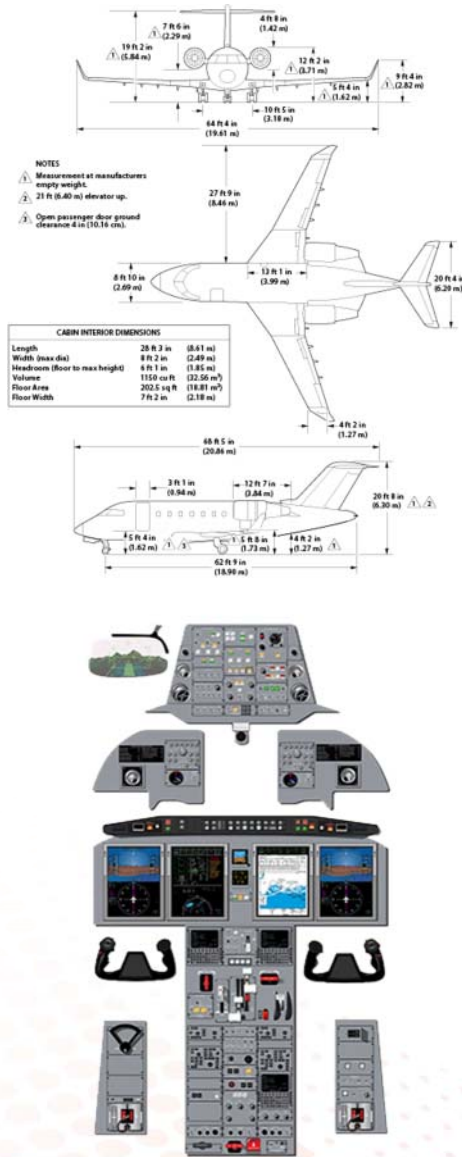

B O M B A R D I E R

Challenger 604/605/650 Aircraft

Refresher Maintenance

Our refresher course is an excellent option where the agenda can be customized to meet your needs. GLOBALJET works with the customer to focus on select systems that meet specific training criteria. This course also dedicates a majority of time toward an applied approach to aircraft maintenance.

The Challenger 604/605/650 refresher classes offer premium value for operations with cost or scheduling constraints.

Course Length
5 Days (40 Hours)

FAA IA Approval Code:

C-IND-IM-140306-K-006-004

Other GLOBALJET courses available for your Challenger 604/605/650: