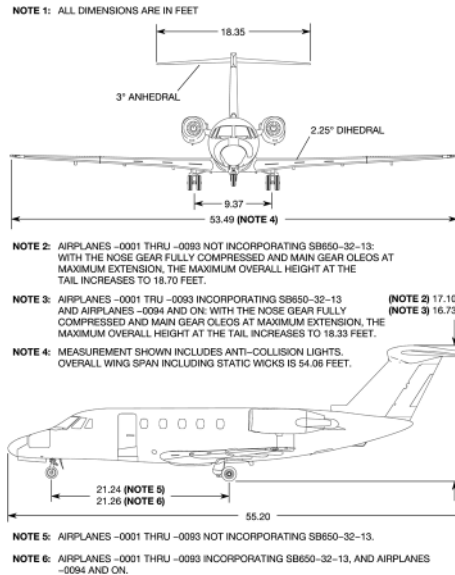

C E S S N A

Factory Authorized Training Provider

**Course Length
10 Days (80 Hours)**

Citation 650 Aircraft

Initial Maintenance

FAA IA Approval Code:

C-IND-IM-130607-K-006-075

This initial-level maintenance training course covers all applicable ATA chapters, addressing aircraft systems' theory, operation, inspection, servicing, and troubleshooting. Using an interactive approach of instruction, hands-on sessions will be conducted to enhance and expand on classroom training. The course examines LRU troubleshooting from a theoretical and functional perspective.