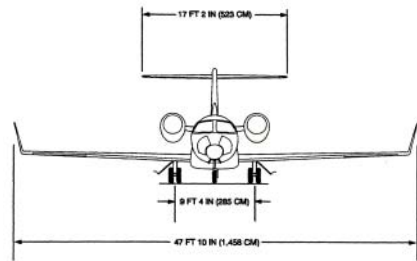

B O M B A R D I E R

Learjet Model 45 (Honeywell TFE731) Aircraft

B1 Theoretical Maintenance

This CASA B1 Theoretical maintenance training course meets all current CASA approval requirements for the Learjet Model 45 (Honeywell TFE731) aircraft type. The course covers all applicable ATA chapters to address aircraft systems' theory, operation, inspection, and servicing.

The theoretical course employs an interactive approach with instruction to the student. Upon successful completion, this class will certify aviation technicians for work on Learjet Model 45 (Honeywell TFE731) type aircraft.