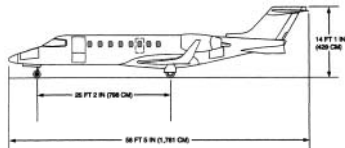

B O M B A R D I E R

Learjet Model 45 (Honeywell TFE731) Aircraft

B1 Theoretical Maintenance

This CASA B1 Theoretical maintenance training course meets all current CASA approval requirements for the Learjet Model 45 (Honeywell TFE731) aircraft type. The course covers all applicable ATA chapters to address aircraft systems' theory, operation, inspection, and servicing.

The theoretical course employs an interactive approach with instruction to the student. Upon successful completion, this class will certify aviation technicians for work on Learjet Model 45 (Honeywell TFE731) type aircraft.