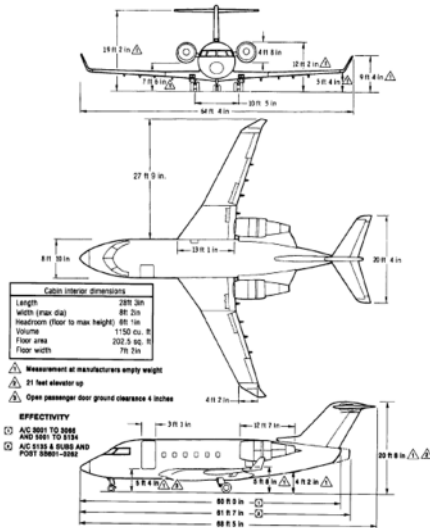

B O M B A R D I E R

Course Length
15 Days (120 Hours)

Bombardier CL-600-1A11 (Honeywell ALF502) Aircraft

B1 Theoretical Maintenance

CASA Course
Code:

GJS011T

This CASA B1 Theoretical maintenance training course meets all current CASA approval requirements for the Bombardier CL-600-1A11 (Honeywell ALF502) aircraft type. The course covers all applicable ATA chapters to address aircraft systems' theory, operation, inspection, and servicing.

The theoretical course employs an interactive approach with instruction to the student. Upon successful completion, this class will certify aviation technicians for work on Bombardier CL-600-1A11 (Honeywell ALF502) type aircraft.