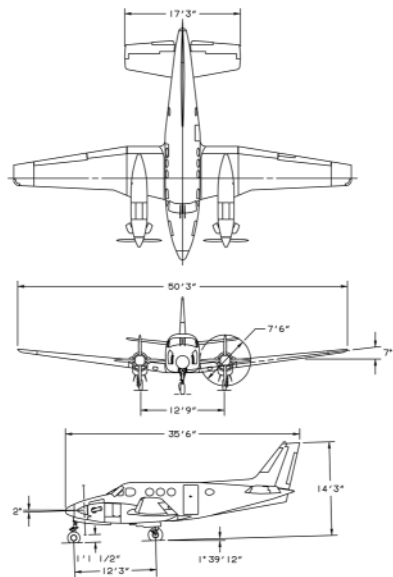

BEECHCRAFT

Factory Authorized Training Provider

Beech 90 Series (PWC PT6) Aircraft

B1 Theoretical Maintenance

**Course Length
10 Days (80 Hours)**

CASA Course
Code:

GJS007T

 Australian Government
Civil Aviation Safety Authority

This CASA B1 Theoretical maintenance training course meets all current CASA approval requirements for the Beech 90 Series (PWC PT6) aircraft type. The course covers all applicable ATA chapters to address aircraft systems' theory, operation, inspection, and servicing.

The theoretical course employs an interactive approach with instruction to the student. Upon successful completion, this class will certify aviation technicians for work on Beech 90 Series (PWC PT6) type aircraft.