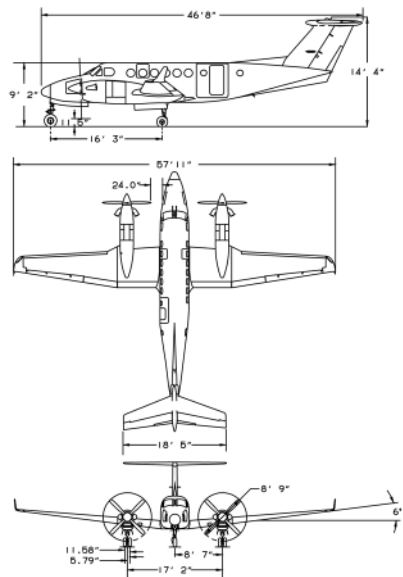

BEECHCRAFT

Factory Authorized Training Provider

Beech 300 Series (PWC PT6) Aircraft

B1 Theoretical Maintenance

**Course Length
10 Days (80 Hours)**

CASA Course
Code:

GJS003T

Other GLOBALJET courses available for your Beech 300 Series (PWC PT6) type aircraft:

Other CASA Approved Courses:

*Beech 300 Series (PWC PT6) B1 Practical
Beech 300 Series (PWC PT6) B1+B2
Theoretical*

*Beech 300 Series (PWC PT6) B1+B2 Practical
Beech 300 Series (PWC PT6) B2 Theoretical
Beech 300 Series (PWC PT6) B2 Practical*